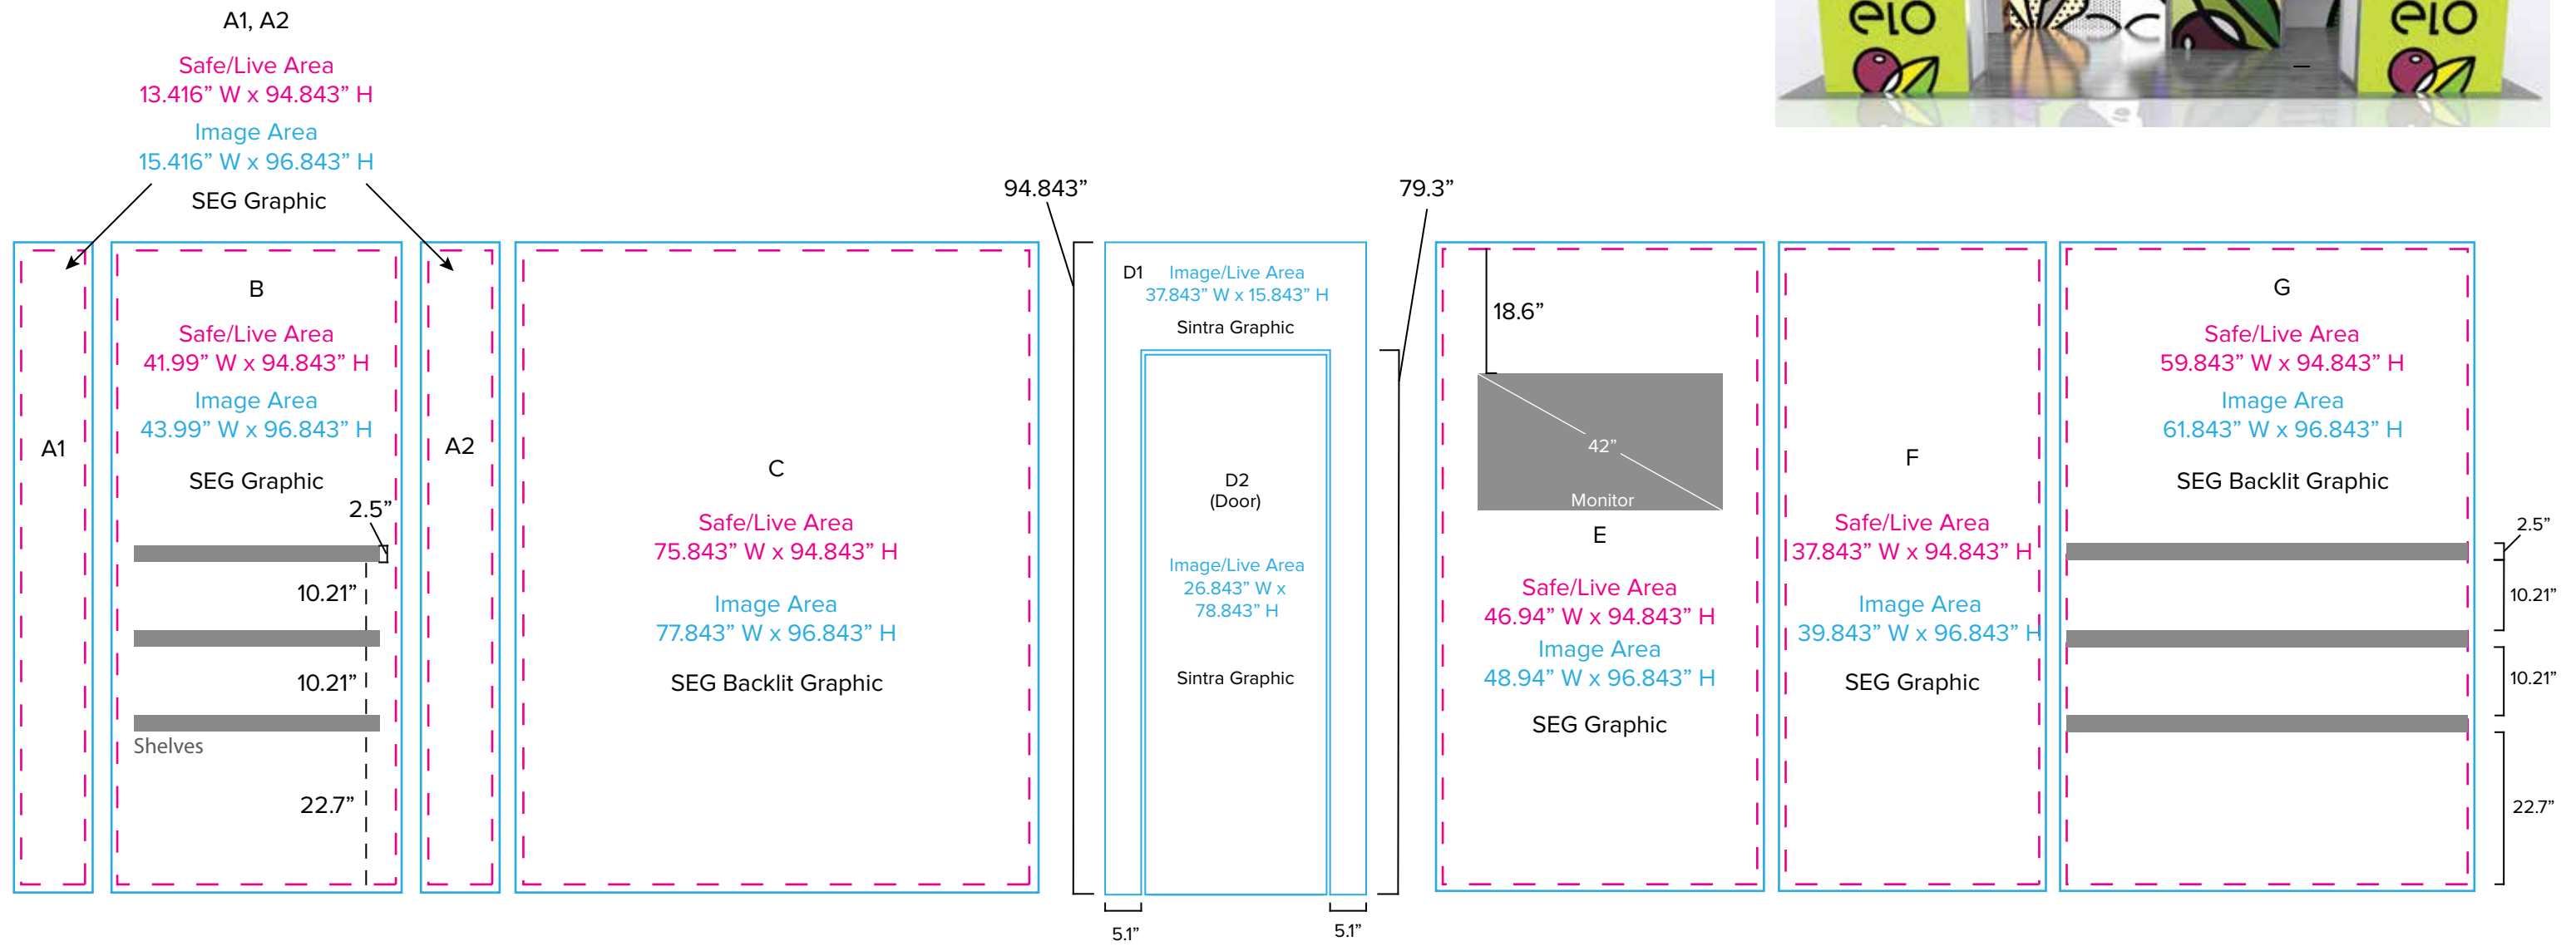

Graphics Template
 10 x 20 Inline Exhibit
 SEG Graphics, SEG Backlit Graphics

NOTE: All Raster Art (jpg, tiff, psd, png, etc.) must be at least 100 dpi at print size.
 Standard kits are often customized. Please check with Customer Service to ensure that this template matches your specific job.

Graphic Template
Lightbox Counter
SEG Backlit Graphic

NOTE: All Raster Art (jpg, tiff,psd, png, etc.) must be at least 100 dpi at print size.
Standard kits are often customized. Please check with Customer Service to ensure that this template matches your specific job.